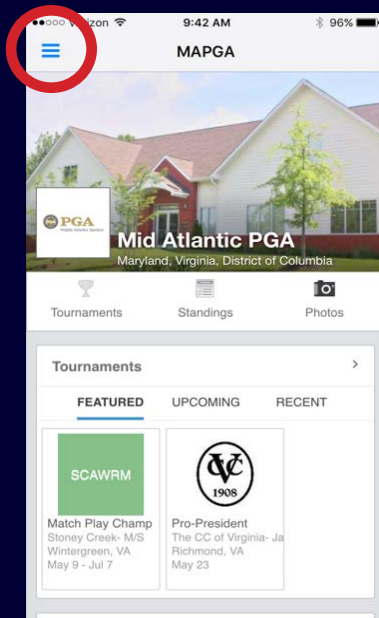

PGA

Middle Atlantic Section

Middle Atlantic PGA App & Directory

Step 1 Download the MAPGA App from the [Itunes](#) or [Android App Store](#)

Step 2 Click the Menu

Click Sign In/Out

Step 3 Sign in using your BlueGolf Login