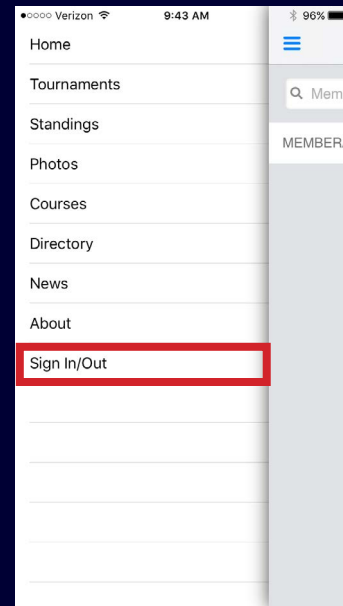

PGA

Middle Atlantic Section

Middle Atlantic PGA App & Directory

Step 1 Download the MAPGA App from the [Itunes](#) or [Android App Store](#)

Step 2 Click the Menu

Click Sign In/Out

Step 3 Sign in using your BlueGolf Login